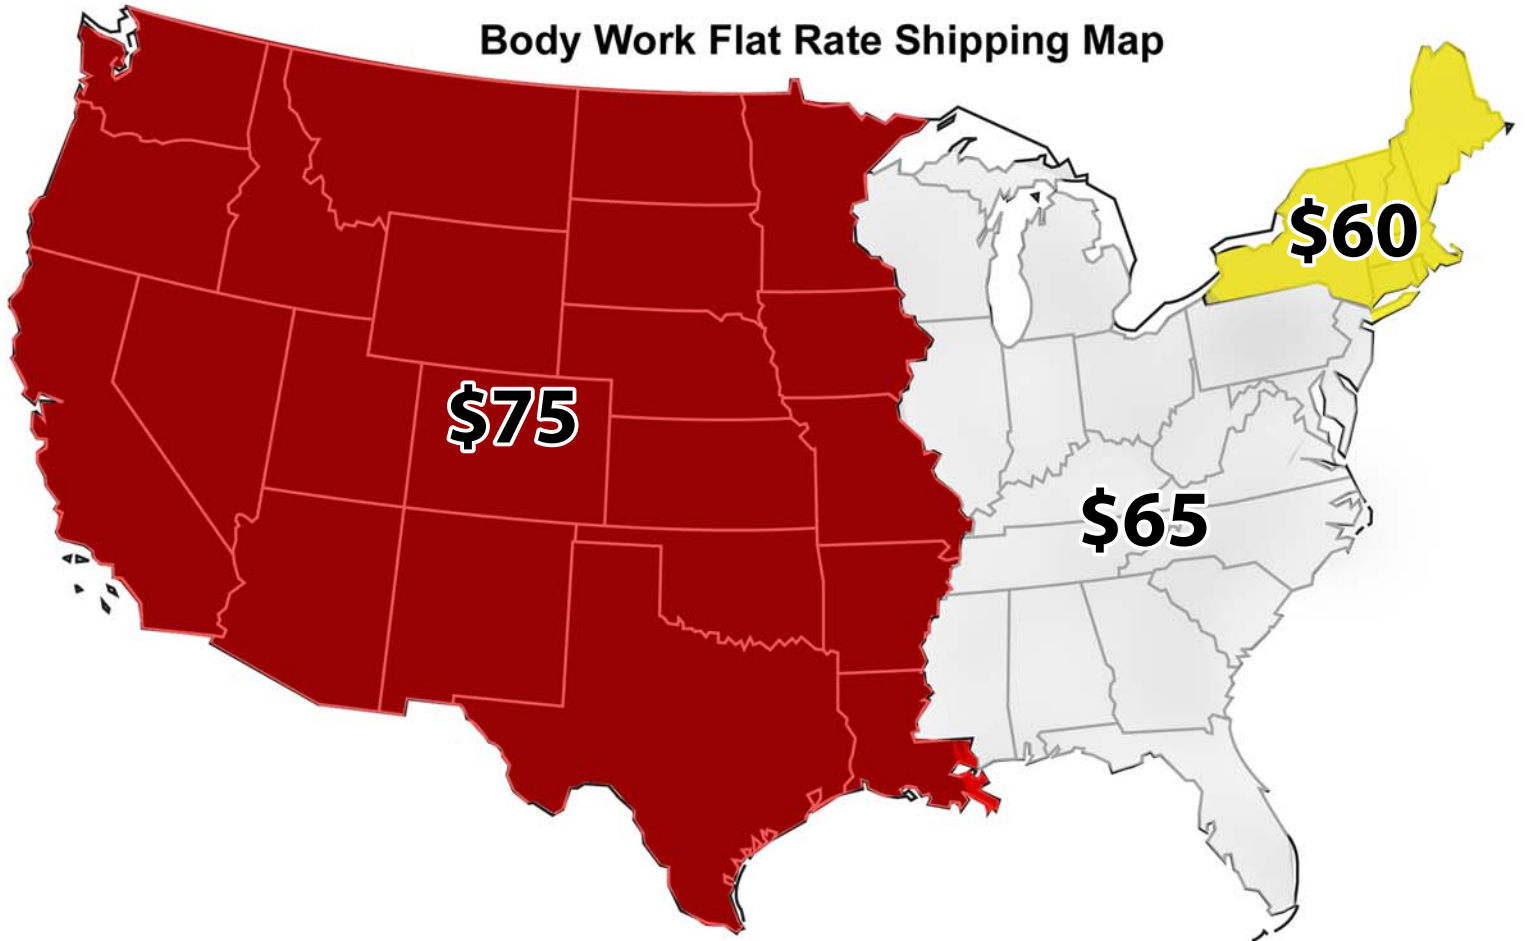

Flat Rate Bodywork Shipping Chart

Body Work Flat Rate Shipping Map

These Kits do not apply to the above chart as they are over sized and shipped at UPS published Rates.

71-0145SB

05-06 Kaw ZX6R SuperBike

71-0145SS